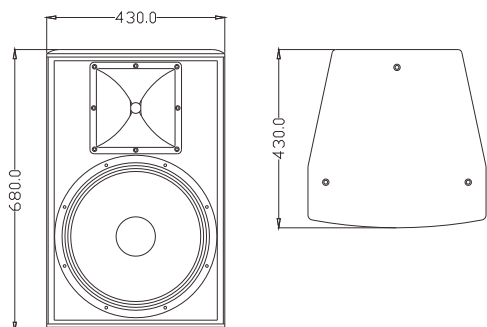

CONFIGURATION

FEATURES

- High quality plywood with special environmental protection paint
- Rotatable 100° × 70° horn;
- More full sub with back vent design
- Flexible mounting options
- Good used for KTV and entertainment venues

产品特征

- 高品质单元配置,多层复合夹板箱体
- 可旋转号角、多个吊挂点,满足不同安装需求
- 后倒相设计低音更加丰满
- 超长品质保证期:品质与信心的保证

适用范围

- KTV等娱乐场所